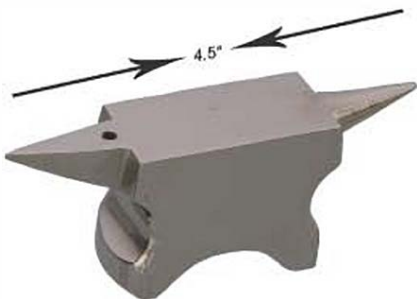

RI-1084
Horn Anvil Self Standing
Carbon Steel Made.