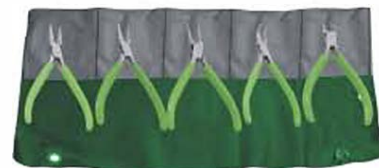

RI-1236

5 Pieces Pliers Set 115mm (4.5")
All Pliers with Double Leaf Spring,
Stainless Steel Made, Pvc Handles.
1: Flat Nose 4: Chain Nose Curved
2: Chain Nose 5: Side Cutter
3: Round Nose