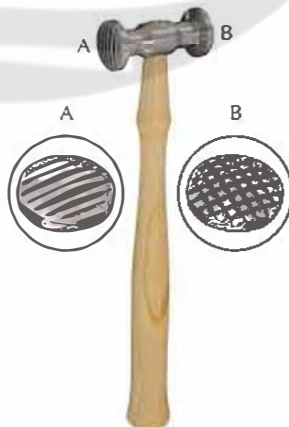

RI-1061
Goldsmith Hammer
with Wooden Handle
Carbon Steel Made.

RI-1062
Brass
Mallet 1lb.

RI-1063
Brass
Mallet 2lb.

RI-1064
Chasing Hammer
Flat Heads Hollow Handle
Stainless Steel Made.

RI-1065
Chasing Hammer
Half Dome / Round
Head Solid Handle
Stainless Steel Made.

RI-1066
Shoeing Hammer
Small Carbon Steel
Made.

RI-1067
Shoeing Hammer
Large Carbon Steel
Made.

RI-1068
Optical Hammer
28mm Head Dia.

RI-1069
Texture Hammer
Narrow Sharp Stripe /
Dimples Stainless
Steel Made.