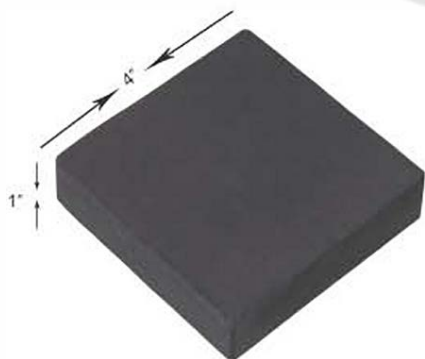

RI-1090
Bench Block Rubber
Made 4"x4"x1".