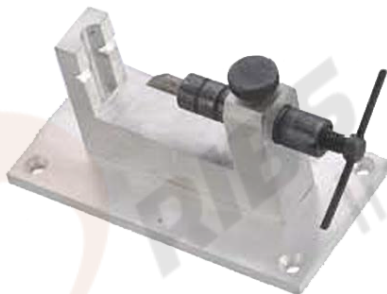

RI-1189
Watch Case Opener.