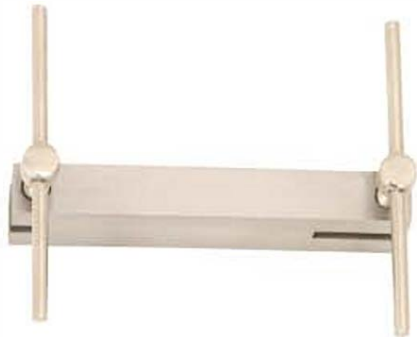

RI-1183
Hole Making Tools,
Carbon Steel Made.