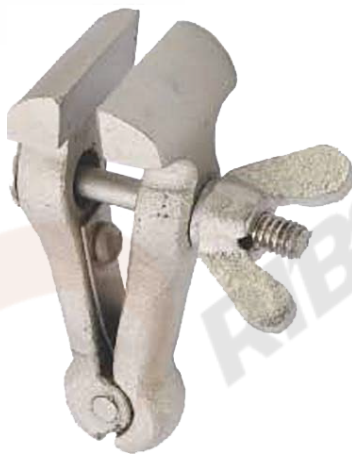

RI-1094

Ring Mandrel 1-15
Hardened Steel Made.

RI-1095

Ring Mandrel 1-8
Hardened Steel Made.

RI-1096

Ring Mandrel 8-15
Hardened Steel Made.

RI-1097

Wooden Ring
Mandrel 1-15.

RI-1098

Stepped Mandrel
Large Stainless Steel
Made Pvc Coated.

RI-1099

Stepped Mandrel
Small Stainless Steel
Made. Pvc Coated.

RI-1100

Hand Vise forged
Carbon Steel 3" for
Extra Strong Grip
Nickle Plated.

RI-1101