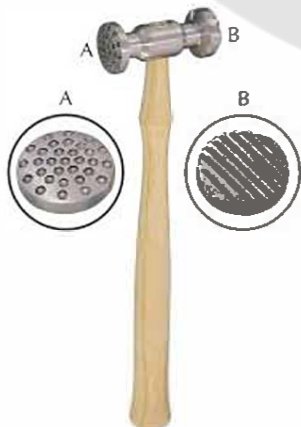

RI-1057
Large Brass / Nylon Head Hammer
with Adjustable Key Carbon Steel
Made.

RI-1058
Hammer, Adjustable Heads
Brass and Nylon with key
Wooden handle
Carbon Steel Made.

RI-1059
Steel Hammer.

RI-1060
Riveting Hammer
Wooden Handle
Carbon Steel Made.

RI-1061
Goldsmith Hammer
with Wooden Handle
Carbon Steel Made.

RI-1062
Brass
Mallet 1lb.

RI-1063
Brass
Mallet 2lb.

RI-1064
Chasing Hammer
Flat Heads Hollow Handle
Stainless Steel Made.

RI-1065
Chasing Hammer
Half Dome / Round
Head Solid Handle
Stainless Steel Made.

RI-1066
Shoeing Hammer
Small Carbon Steel
Made.

RI-1067
Shoeing Hammer
Large Carbon Steel
Made.

RI-1068
Optical Hammer
28mm Head Dia.

RI-1069
Texture Hammer
Narrow Sharp Stripe /
Dimples Stainless
Steel Made.