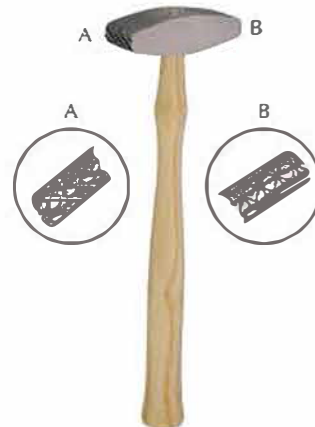

RI-1071
Texture Hammer
Cross Hatch / Stars
Stainless Steel Made.