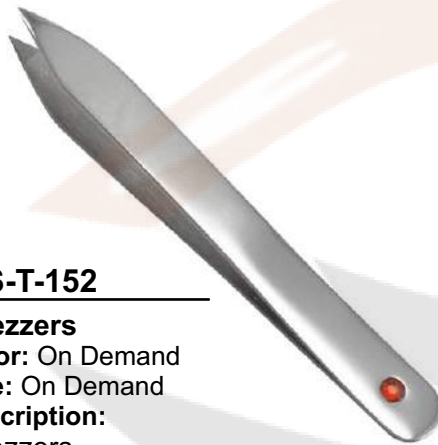

RS-T-152

Tweezers
Color: On Demand
Size: On Demand
Description:
Tweezers