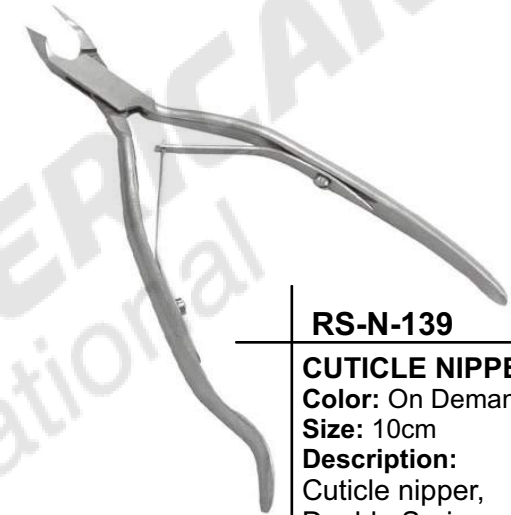

RS-N-139

CUTICLE NIPPER

Color: On Demand

Size: 10cm

Description:

Cuticle nipper,
Double Spring