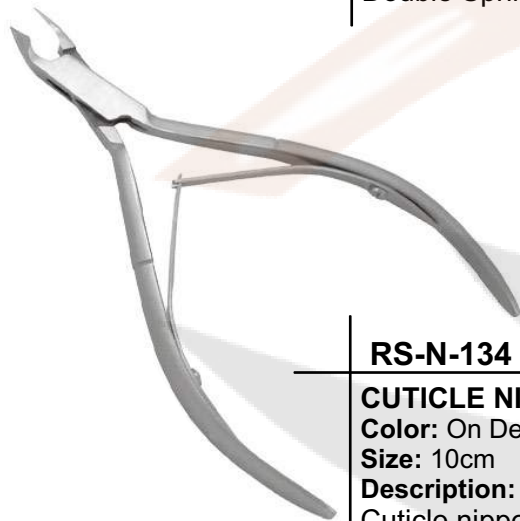

RS-N-134
CUTICLE NIPPER
Color: On Demand
Size: 10cm
Description:
Cuticle nipper,
Double Spring