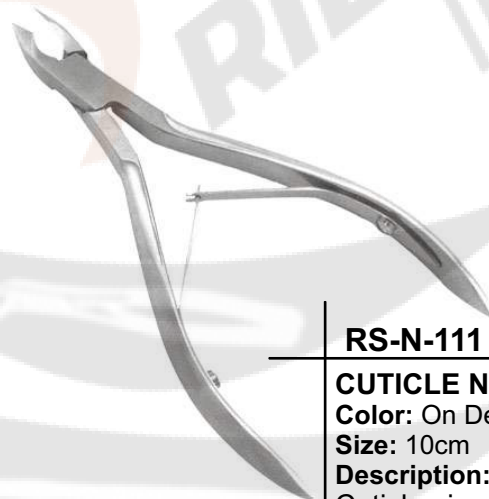

RS-N-111

CUTICLE NIPPER

Color: On Demand

Size: 10cm

Description:

Cuticle nipper,
Double Spring Box Joint