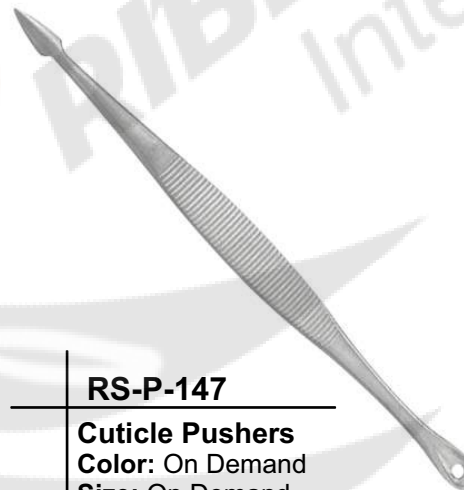

RS-P-147

Cuticle Pushers
Color: On Demand
Size: On Demand
Description:
Cuticle Pusher