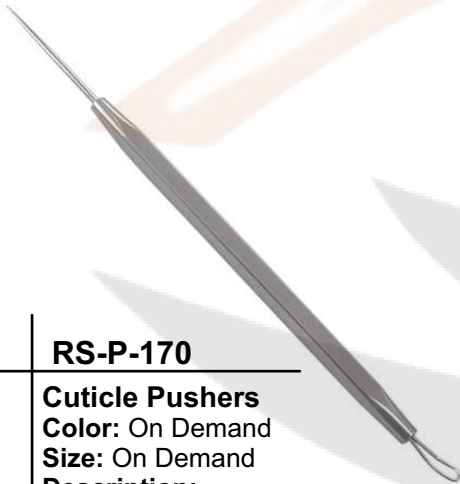

RS-P-170

Cuticle Pushers
Color: On Demand
Size: On Demand
Description:
Cuticle Pusher