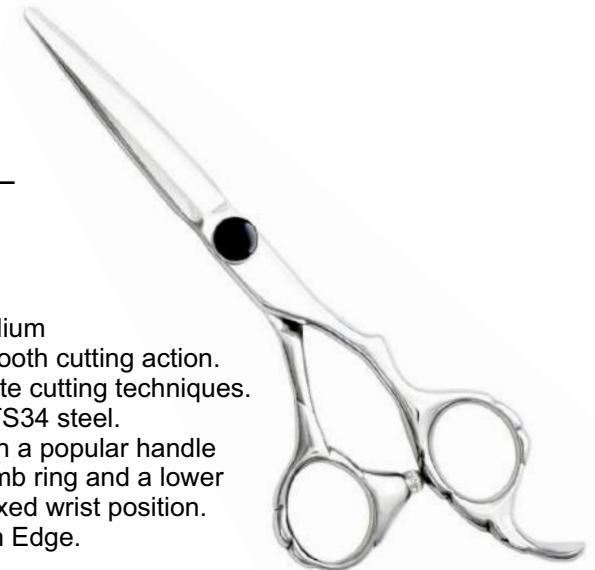

Description:

Masterfully crafted, a medium weight hair scissor for smooth cutting action. Performs all of your favorite cutting techniques. Forged from Japanese ATS34 steel. A well balanced shear with a popular handle design featuring bent thumb ring and a lower finger rest for a more relaxed wrist position. Features Murtal Anti-Push Edge.