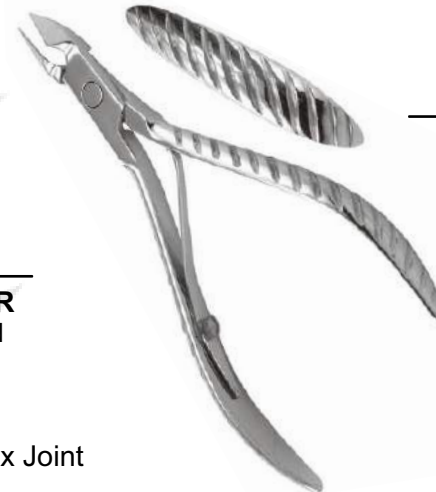

Cuticle nipper,  
Double Spring Box Joint

**RS-N-111**

**CUTICLE NIPPER**

**Color:** On Demand

**Size:** 10cm

**Description:**

Cuticle nipper,  
Double Spring Box Joint

**RS-N-112**