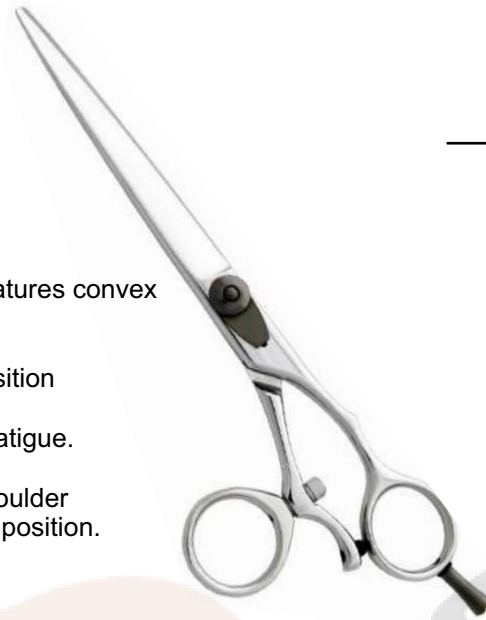

#### Description:

The Silver Crown swivel shear features convex edges for precision cuts.

Great tool for deep point cutting.

Experience the natural cutting position that the rotating thumb creates.

This will relieve thumb and wrist fatigue.

Great for carpal tunnel problems.

The lowering of the elbow and shoulder position allows for a relaxed wrist position.