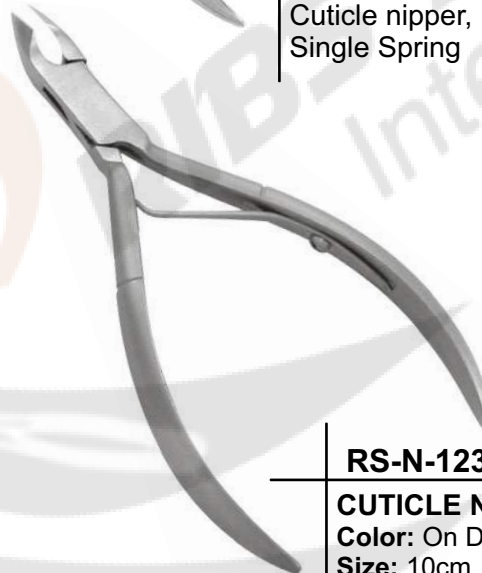

RS-N-123

CUTICLE NIPPER

Color: On Demand

Size: 10cm

Description:
Cuticle nipper,
Single Spring