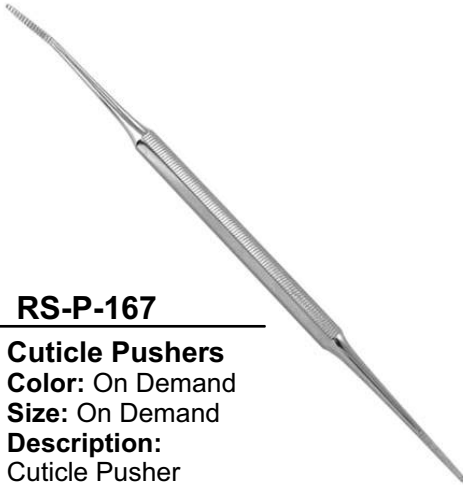

RS-P-167

Cuticle Pushers
Color: On Demand
Size: On Demand
Description:
Cuticle Pusher