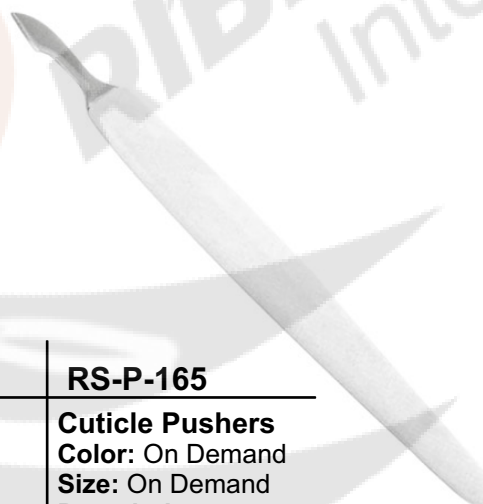

RS-P-165

Cuticle Pushers
Color: On Demand
Size: On Demand
Description:
Cuticle Pusher