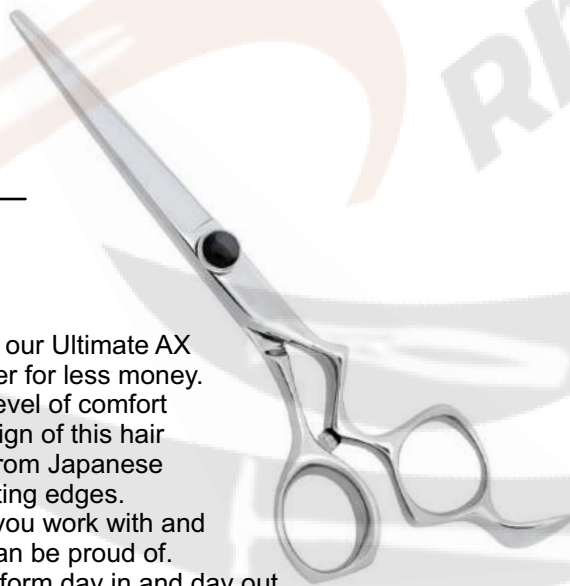

Description:

The twin cutting shear of our Ultimate AX model. Try our WX Master for less money. Experience the highest level of comfort thanks to the unique design of this hair shear's handle. Forged from Japanese ATS34 Steel for long-lasting edges. Be inspired by the tools you work with and design a hair style you can be proud of. This is a tool that will perform day in and day out.