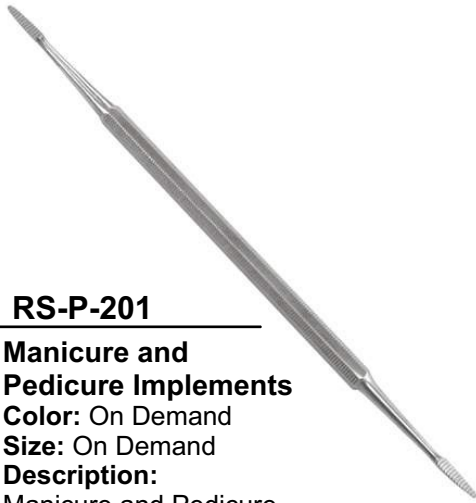

RS-P-201

Manicure and Pedicure Implements
Color: On Demand
Size: On Demand
Description:
Manicure and Pedicure Implement