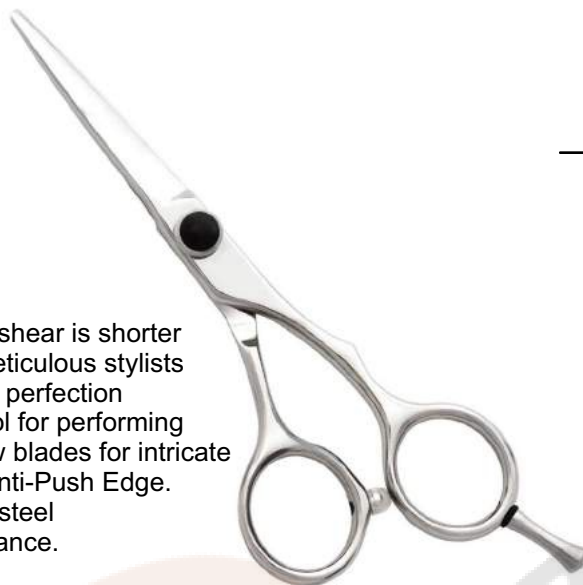

#### Description:

Hair cutting made easy. This shear is shorter (5" length) and is great for meticulous stylists who take their time achieving perfection with each hair cut. A great tool for performing all of your detail work. Narrow blades for intricate work. Features Murtal New Anti-Push Edge. Made from Japanese ATS34 steel for advanced cutting performance.