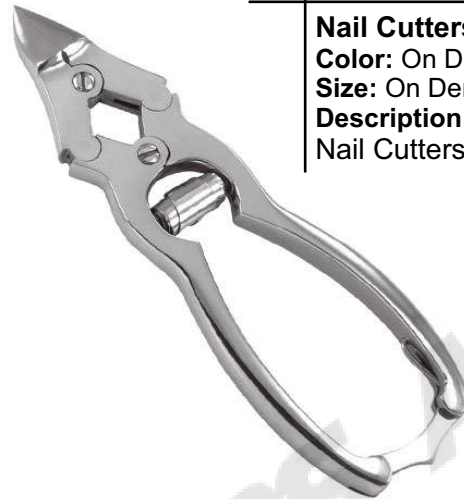

RS-N-302

Nail Cutters

Color: On Demand

Size: On Demand

Description:

Nail Cutters