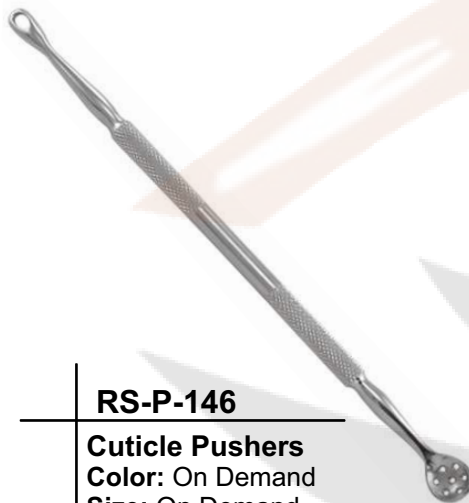

RS-P-146

Cuticle Pushers
Color: On Demand
Size: On Demand
Description:
Cuticle Pusher