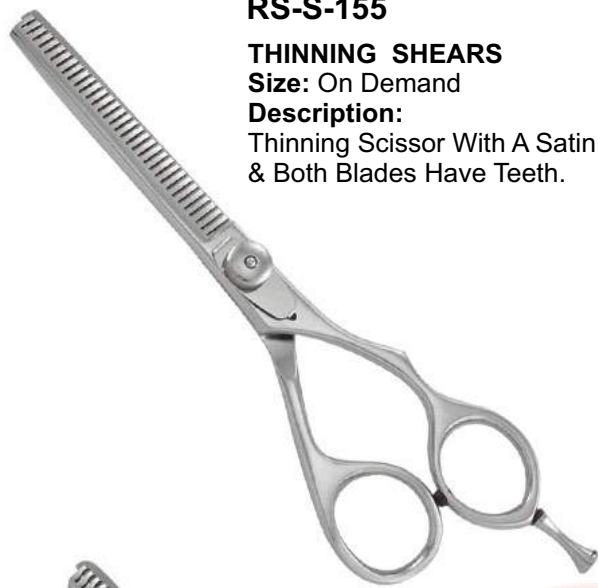

PROFESSIONAL THINNING SHEARS

RS-S-155

THINNING SHEARS

Size: On Demand

Description:

Thinning Scissor With A Satin Finish & Both Blades Have Teeth.