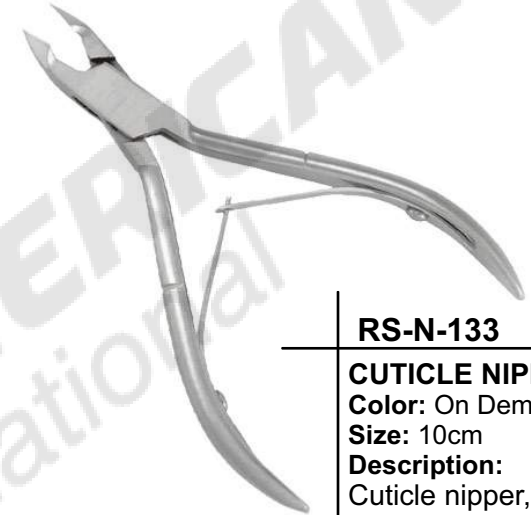

RS-N-133
CUTICLE NIPPER
Color: On Demand
Size: 10cm
Description:
Cuticle nipper,
Double Spring