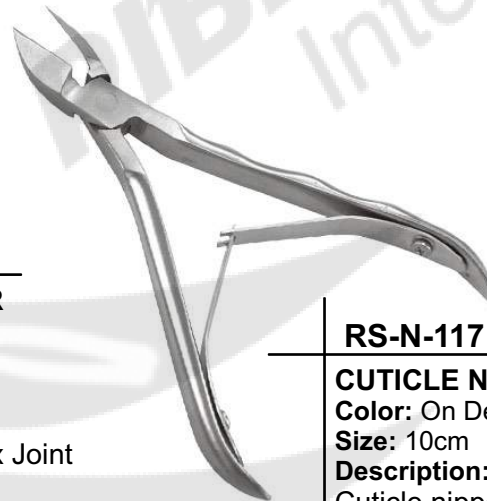

RS-N-117

CUTICLE NIPPER

Color: On Demand

Size: 10cm

Description:

Cuticle nipper,
Double Spring Box Joint