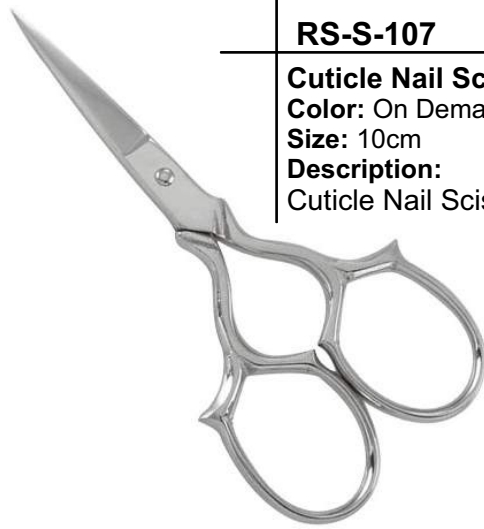

CUTICLE NAIL SCISSORS

RS-S-107

Cuticle Nail Scissors
Color: On Demand
Size: 10cm
Description:
Cuticle Nail Scissors