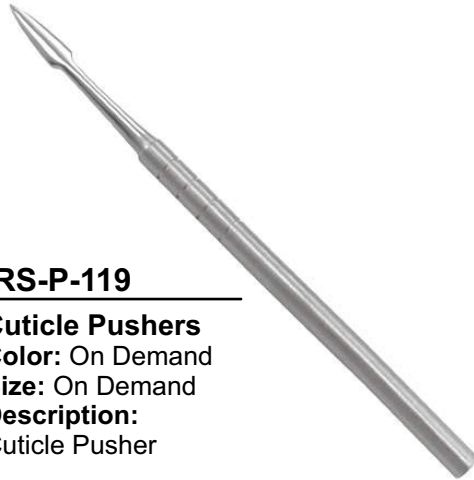

RS-P-119

Cuticle Pushers
Color: On Demand
Size: On Demand
Description:
Cuticle Pusher