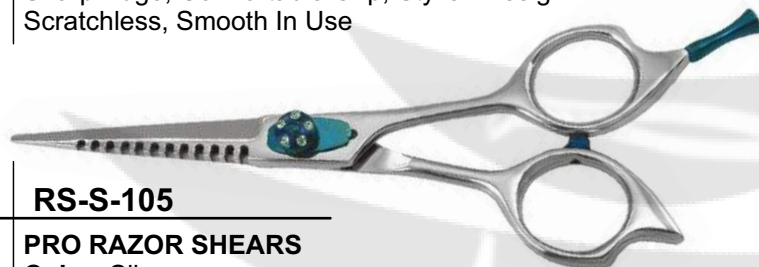

RS-S-105

PRO RAZOR SHEARS

Color: Silver

Size: On Demand

Description:

Sharp Edge, Comfortable Grip, Stylish Design
Scratchless, Smooth In Use