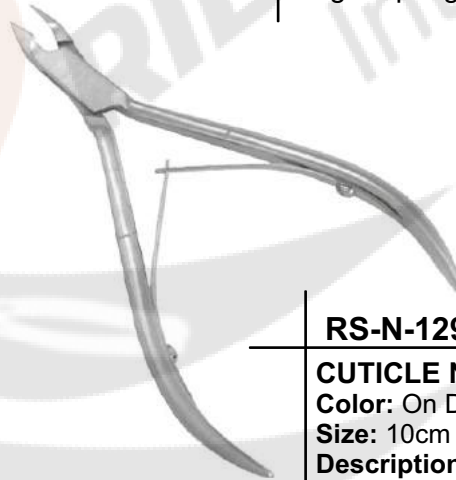

RS-N-129

CUTICLE NIPPER

Color: On Demand

Size: 10cm

Description:

Cuticle nipper,
Double Spring Box Joint