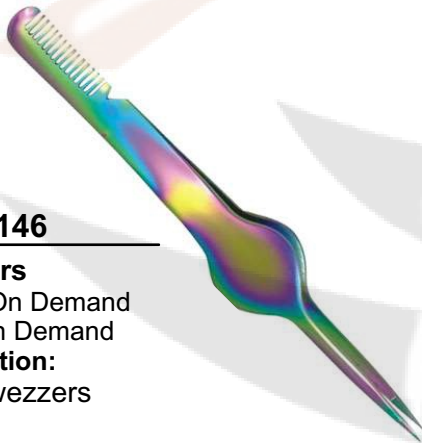

RS-T-146

Tweezers
Color: On Demand
Size: On Demand
Description:
Multi Tweezers