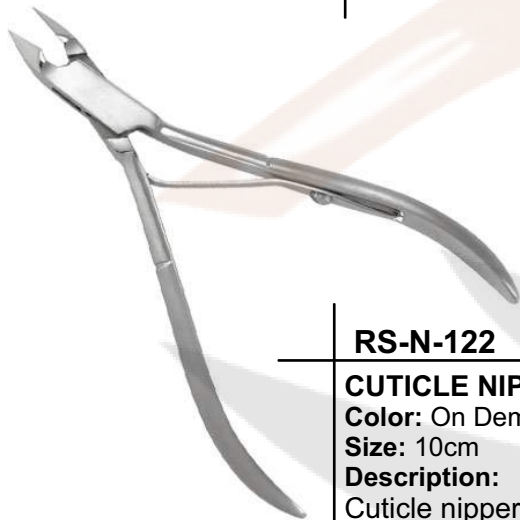

**Color:** On Demand

**Size:** 10cm

**Description:**  
Cuticle nipper,  
Single Spring

**RS-N-121**

**CUTICLE NIPPER**

**Color:** On Demand

**Size:** 10cm

**Description:**  
Cuticle nipper,  
Single Spring