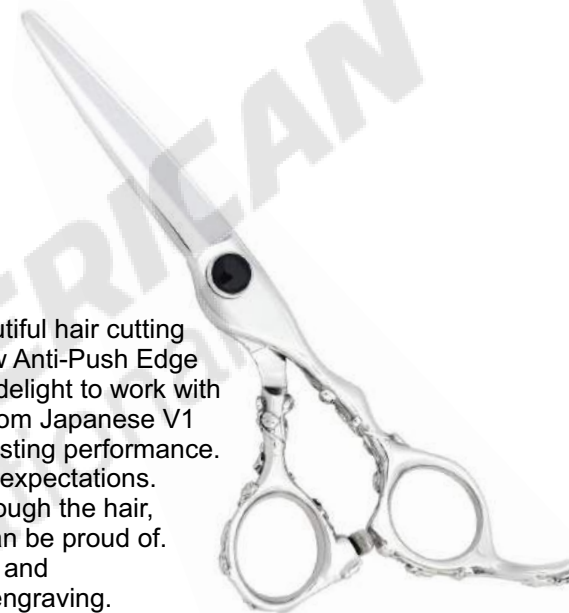

Description:

The Silver Phoenix is a beautiful hair cutting tool and features Murtal New Anti-Push Edge Technology. This shear is a delight to work with on wet or dry hair! Forged from Japanese V1 Steel for dependable long-lasting performance. It will live up to your highest expectations. Slice, cut, chip and glide through the hair, designing a hair style you can be proud of. New "Deco" handle is offset and embellished with rose-vine engraving.