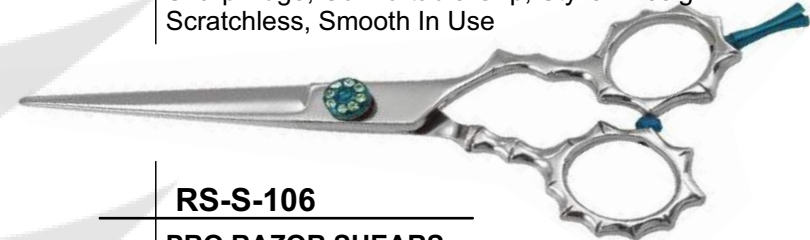

Sharp Edge, Comfortable Grip, Stylish Design  
Scratchless, Smooth In Use

**RS-S-105**

**PRO RAZOR SHEARS**

**Color:** Silver

**Size:** On Demand

**Description:**

Sharp Edge, Comfortable Grip, Stylish Design  
Scratchless, Smooth In Use