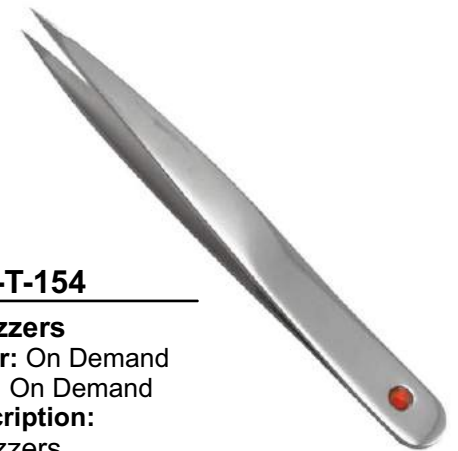

RS-T-154

Tweezers
Color: On Demand
Size: On Demand
Description:
Tweezers