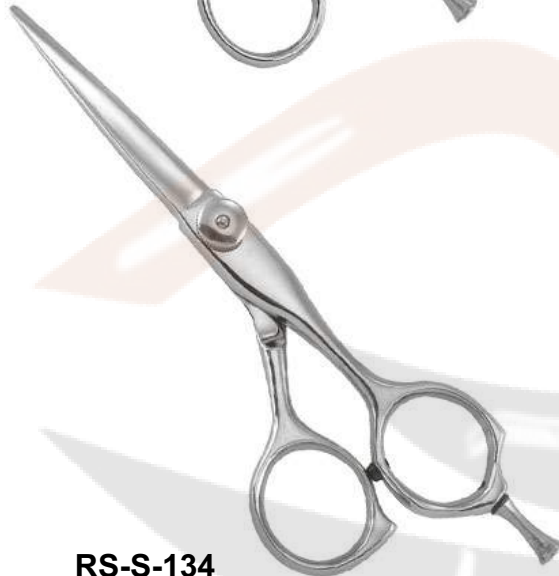

**Size:** On Demand

**Description:**

Sharp Edge, Comfortable Grip,  
Stylish Design, Scratchless,  
Smooth In Use,

**RS-S-133**

**PRO RAZOR SHEARS**

**Size:** On Demand

**Description:**

Sharp Edge, Comfortable Grip,  
Stylish Design, Scratchless,  
Smooth In Use,