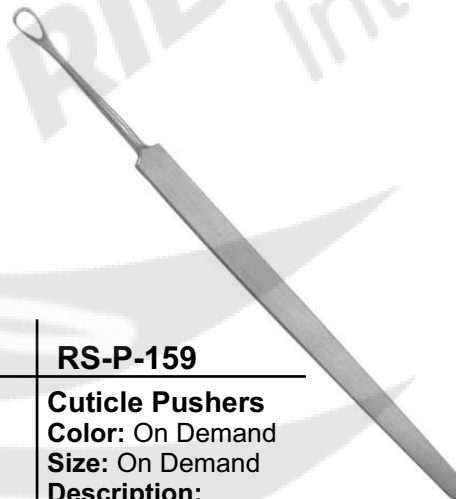

RS-P-159

Cuticle Pushers
Color: On Demand
Size: On Demand
Description:
Cuticle Pusher