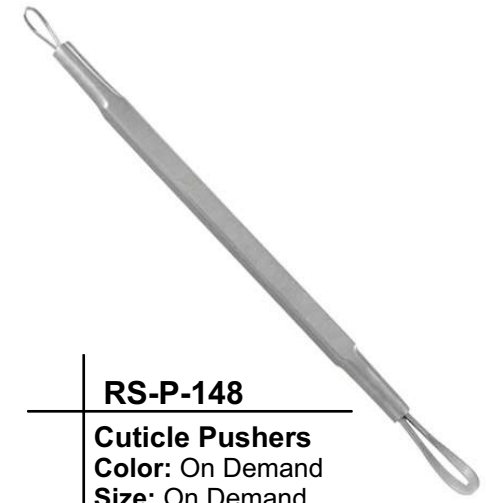

RS-P-148

Cuticle Pushers
Color: On Demand
Size: On Demand
Description:
Cuticle Pusher