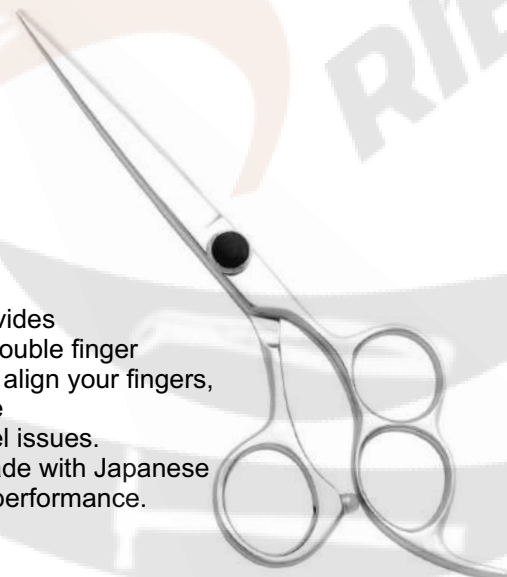

### PERFORMANCE SHEARS

**Color:** Silver

**Size:** On Demand

**Description:**

This 3-hole hair scissor provides you with total control. The double finger holes correctly position and align your fingers, which is a wonderful feature to help prevent carpal tunnel issues. This lightweight shear is made with Japanese 440C steel for long-lasting performance.