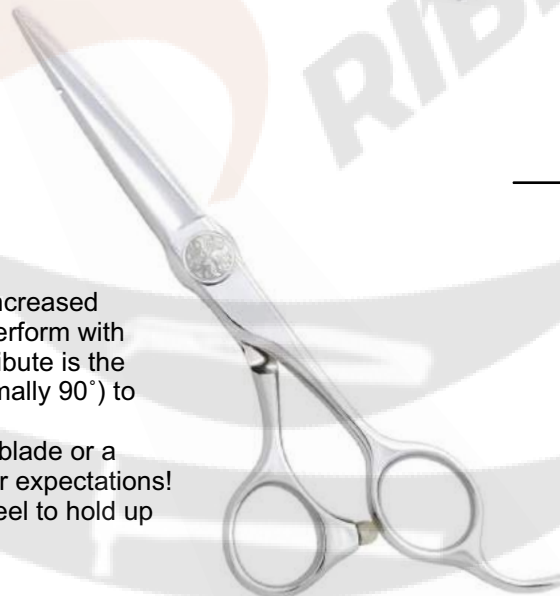

#### Description:

The #1 shear in the Murtal Master Series. An attractive design, slimmer blades and the lighter weight gives you a high quality hair cutting tool. A perfectly balanced hair shear. Forged from premium Japanese ATS34 steel and features Murtal anti-push edge. Designed for to perform your favorite cutting techniques.

#### Description:

The Micro serrated edge offers increased longevity of the blades and will perform with superior precision. Its unique attribute is the micro-teeth cut at 45° angle (normally 90°) to produce a smooth cutting action. Choose between 100% serrated blade or a 30% serration. It will surpass your expectations! Made form Hitachi V10 Cobalt steel to hold up on the thickest hair.