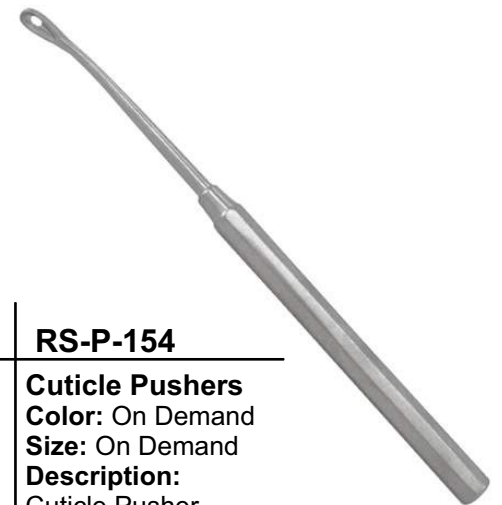

RS-P-154

Cuticle Pushers
Color: On Demand
Size: On Demand
Description:
Cuticle Pusher