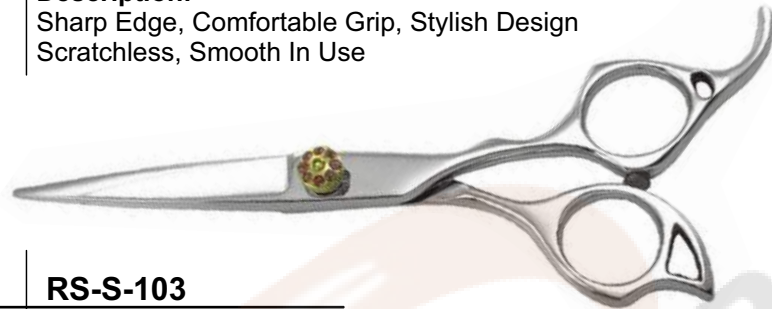

RS-S-103

PRO RAZOR SHEARS

Color: Silver

Size: On Demand

Description:

Sharp Edge, Comfortable Grip, Stylish Design
Scratchless, Smooth In Use