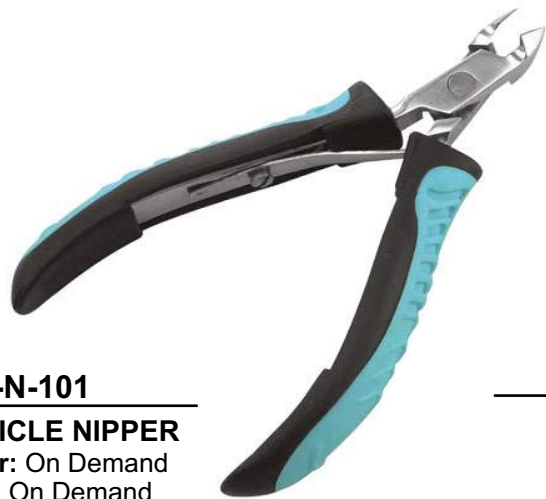

CUTICLE NIPPERS

RS-N-101

CUTICLE NIPPER

Color: On Demand

Size: On Demand

Description:

Cuticle nipper, rubber coating
Non-slip handle nippers.