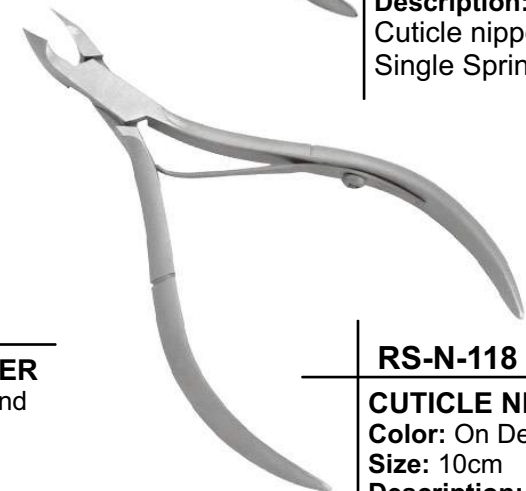

Cuticle nipper,  
Double Spring Box Joint  
With Back Lock

**RS-N-117**

**CUTICLE NIPPER**

**Color:** On Demand

**Size:** 10cm

**Description:**

Cuticle nipper,  
Double Spring Box Joint

**RS-N-118**

**CUTICLE NIPPER**

**Color:** On Demand

**Size:** 10cm

**Description:**

Cuticle nipper,  
Single Spring