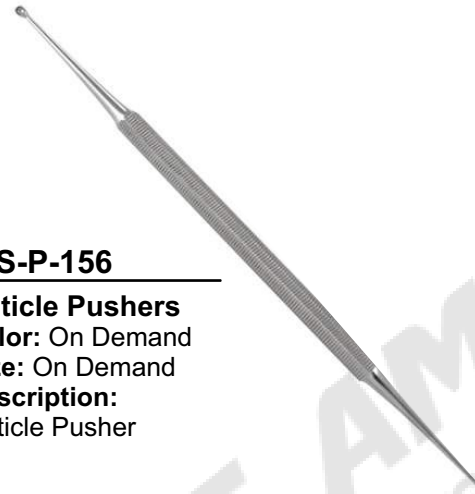

RS-P-156

Cuticle Pushers
Color: On Demand
Size: On Demand
Description:
Cuticle Pusher