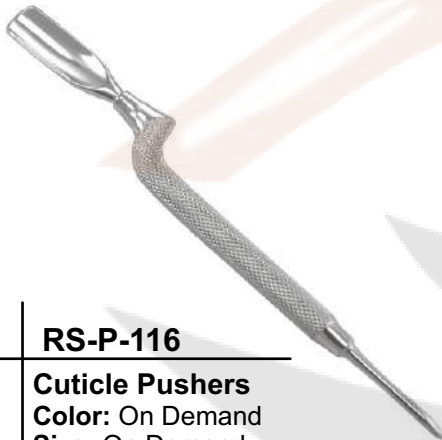

RS-P-116

Cuticle Pushers
Color: On Demand
Size: On Demand
Description:
Cuticle Pusher