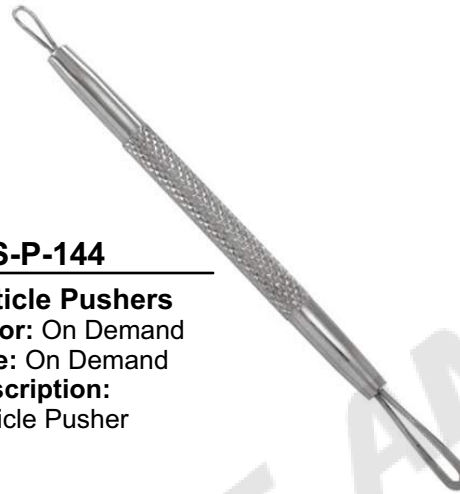

RS-P-144

Cuticle Pushers
Color: On Demand
Size: On Demand
Description:
Cuticle Pusher