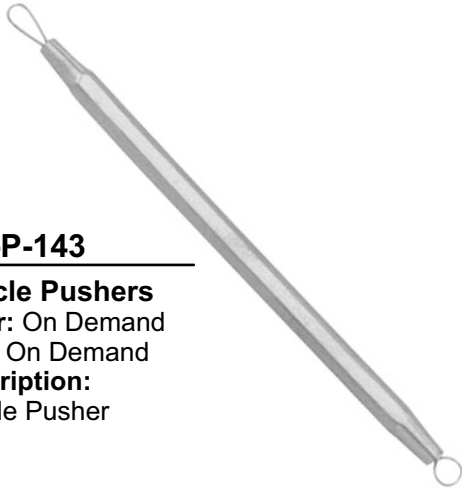

RS-P-143

Cuticle Pushers
Color: On Demand
Size: On Demand
Description:
Cuticle Pusher