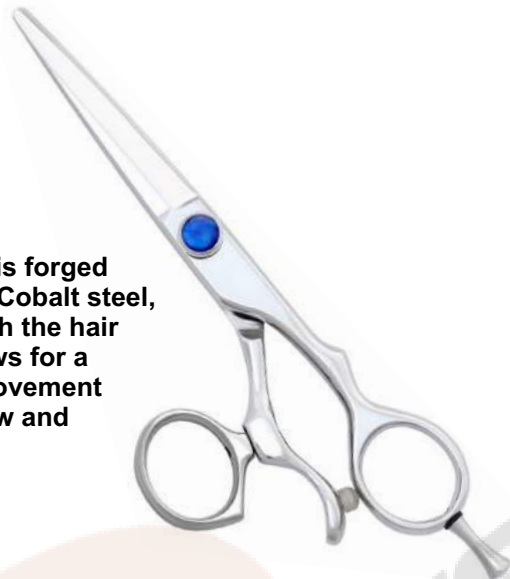

#### Description:

Murtal Master Swivel shear is forged from authentic Hitachi V-10 Cobalt steel, allowing you to slice through the hair effortlessly. The swivel allows for a higher freedom of thumb movement with less stress on the elbow and shoulder.