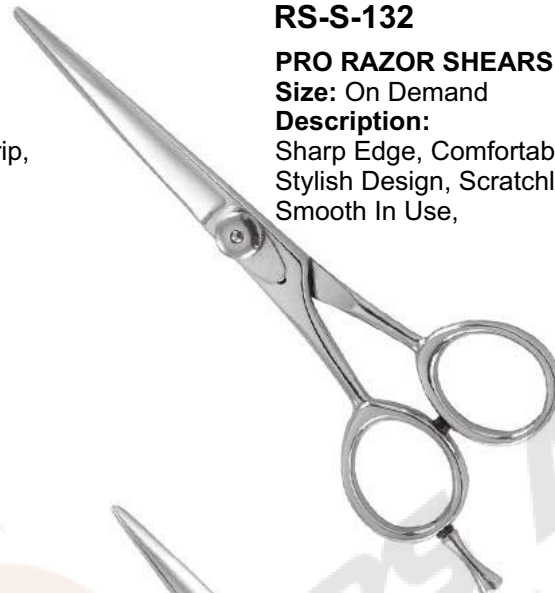

# PROFESSIONAL RAZOR SCISSORS

**RS-S-131**

**PRO RAZOR SHEARS**

**Size:** On Demand

**Description:**

Sharp Edge, Comfortable Grip,  
Stylish Design, Scratchless,  
Smooth In Use,

**RS-S-132**

**PRO RAZOR SHEARS**