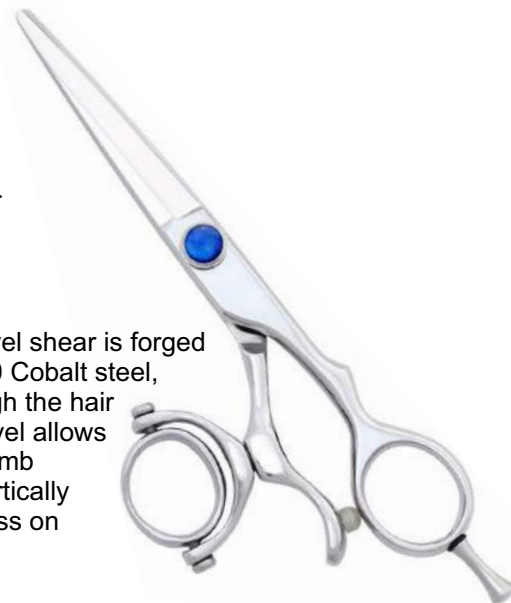

#### Description:

Mortal Master Double Swivel shear is forged from authentic Hitachi V-10 Cobalt steel, allowing you to slice through the hair effortlessly. The double swivel allows for a higher freedom of thumb movement, you can cut vertically or diagonally with less stress on the elbow and shoulder.