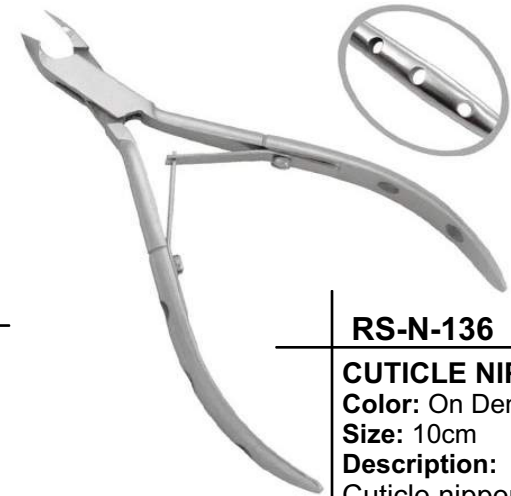

RS-N-136
CUTICLE NIPPER
Color: On Demand
Size: 10cm
Description:
Cuticle nipper,
Double Spring