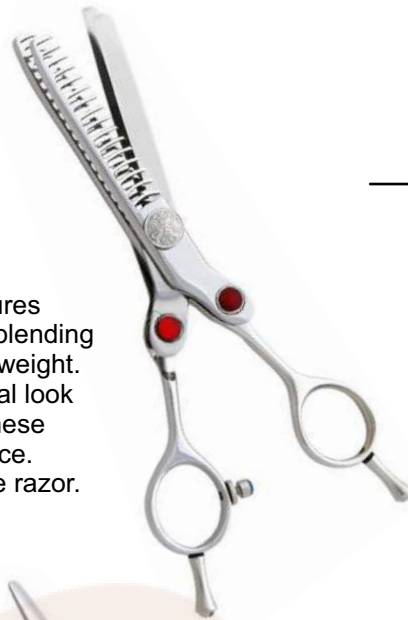

Description:

This double shear blends and textures in one action. A 24-tooth blade for blending and a 16-tooth blade for removing weight. Create a softer texture and a natural look in half the time. Forged from Japanese Hitachi Steel for greater performance. Includes a case and a silver texture razor.