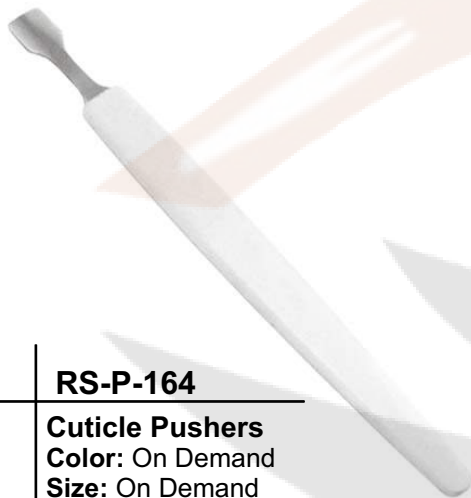

RS-P-164

Cuticle Pushers
Color: On Demand
Size: On Demand
Description:
Cuticle Pusher