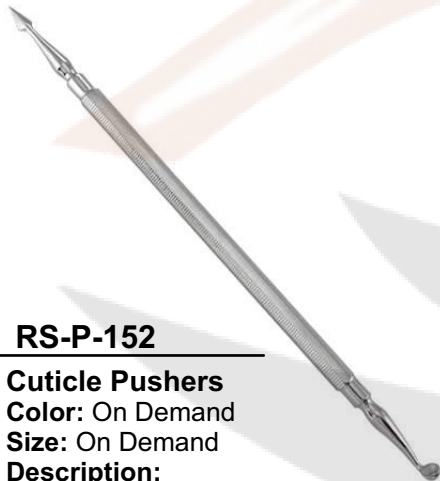

RS-P-152

Cuticle Pushers
Color: On Demand
Size: On Demand
Description:
Cuticle Pusher