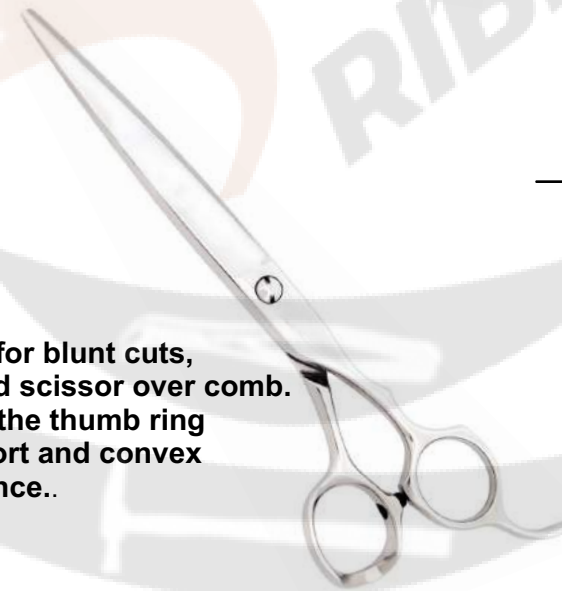

#### Description:

**This 7 inch is a great shear for blunt cuts, deep point cutting, bobs and scissor over comb.**

**Features offset handle with the thumb ring bent down for greater comfort and convex edges for smooth performance..**