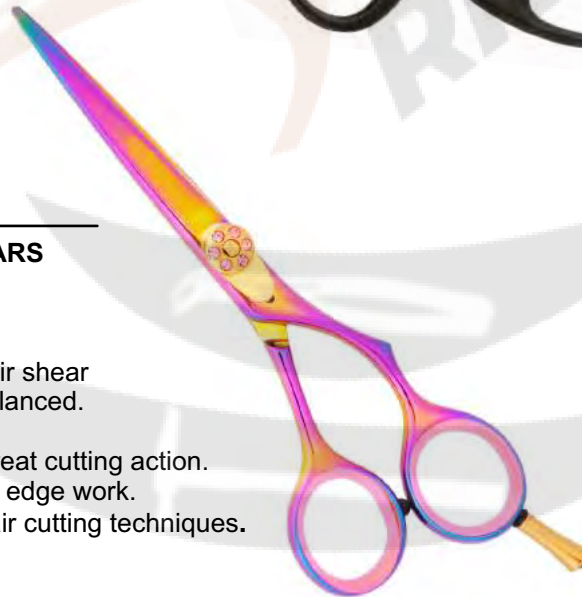

Description:

Murtal "Black Panther" hair shear is light weight and well balanced. Forged from 440C Steel. Semi-convex edges for great cutting action. Features Murtal anti push edge work. A shear made for most hair cutting techniques.